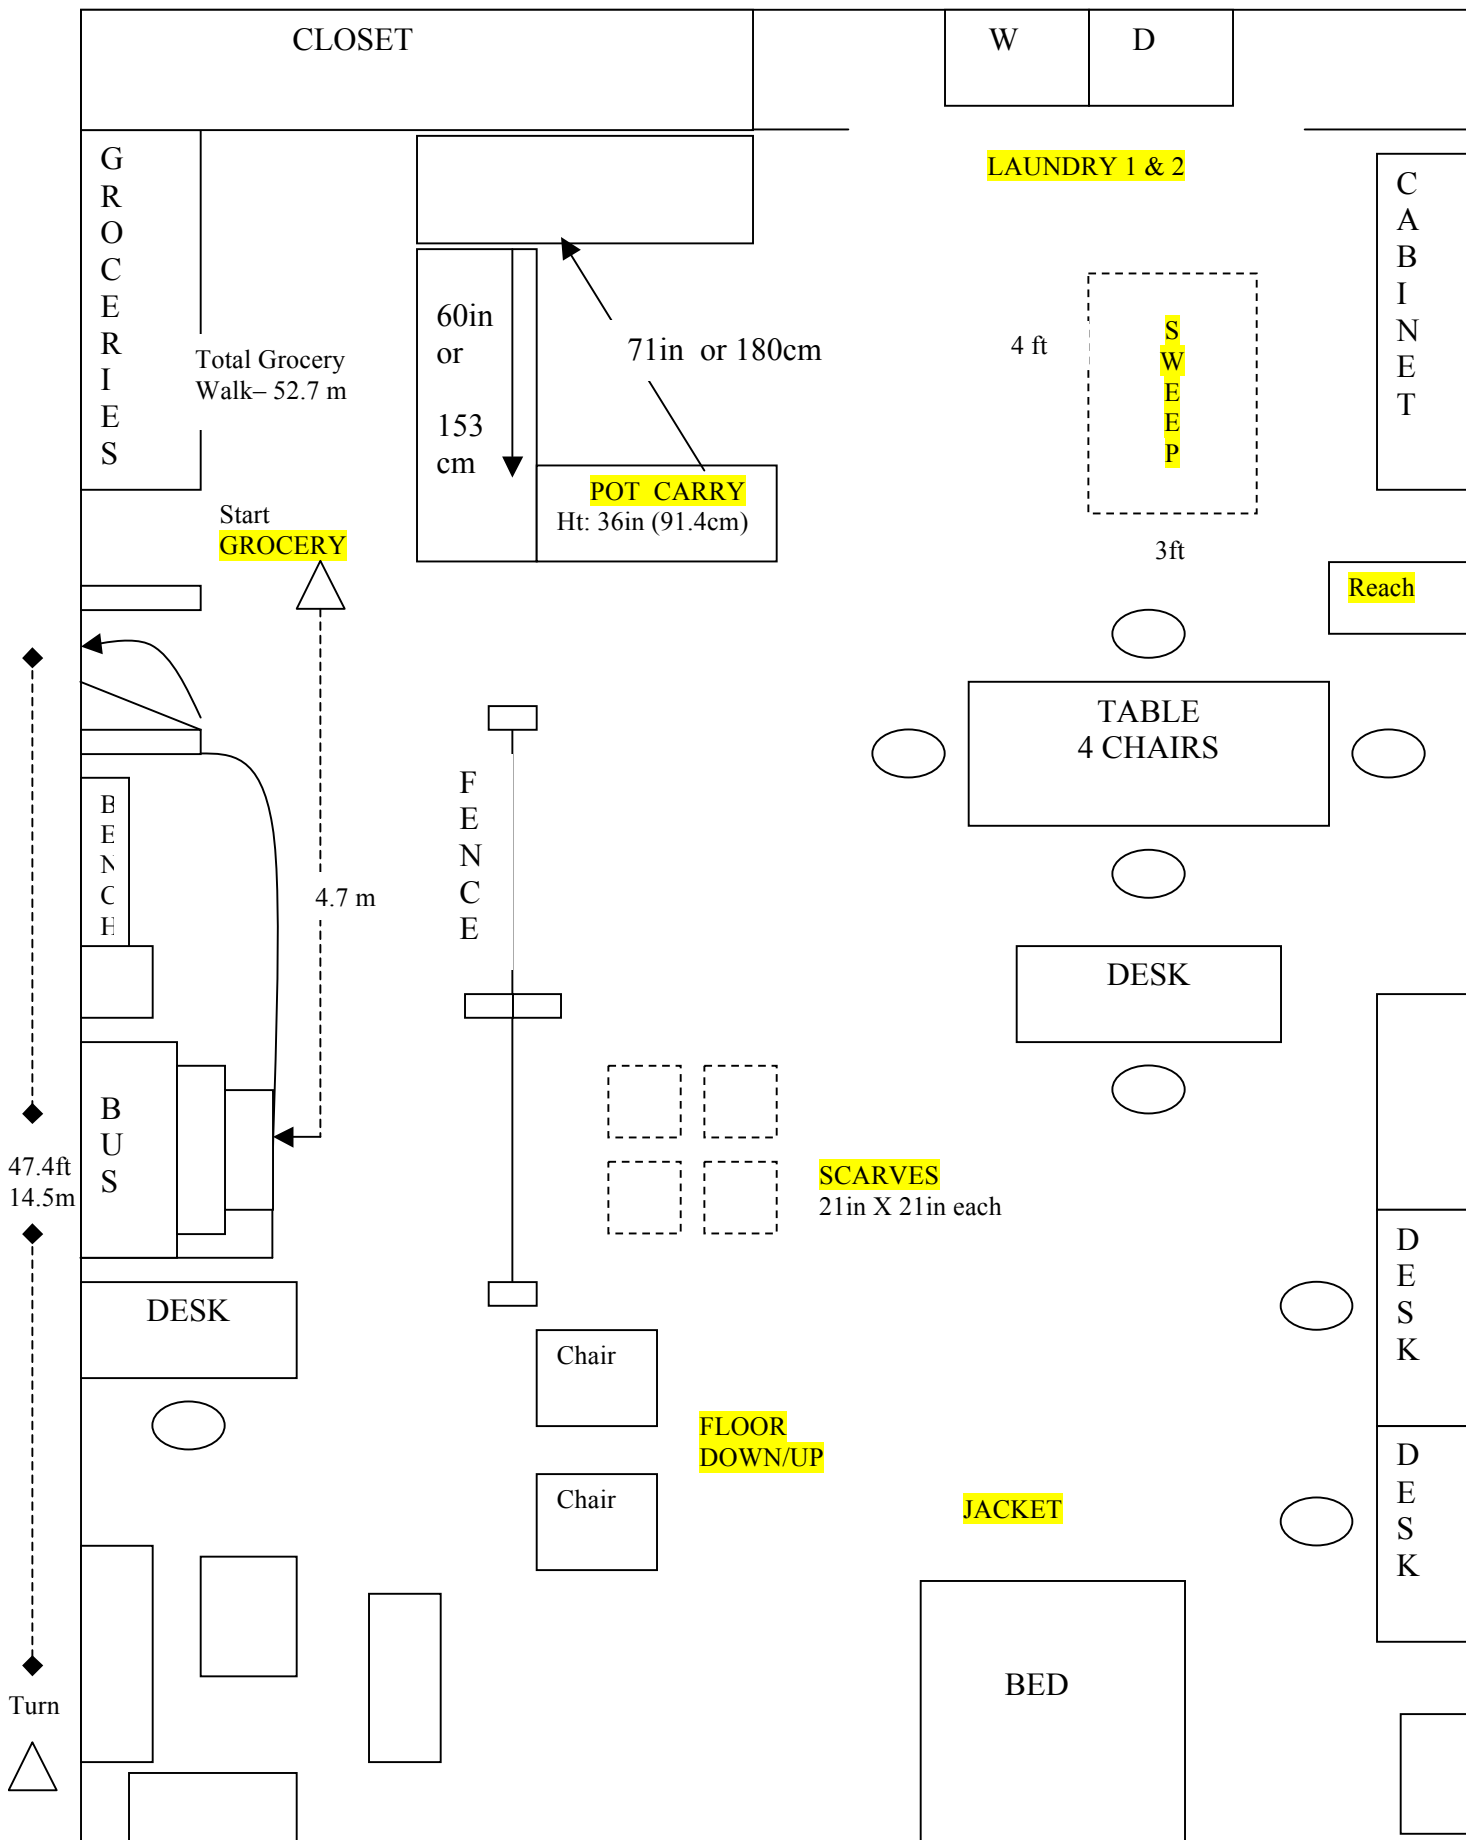

AGING & PHYSICAL PERFORMANCE LAB, UGA – Dr. Elaine Cress

Room Dimensions: 22.42 ft (6.8 m) X 47.4 ft (14.5 m)

STAIR CLIMB & 6 MIN WALK are outside of lab.