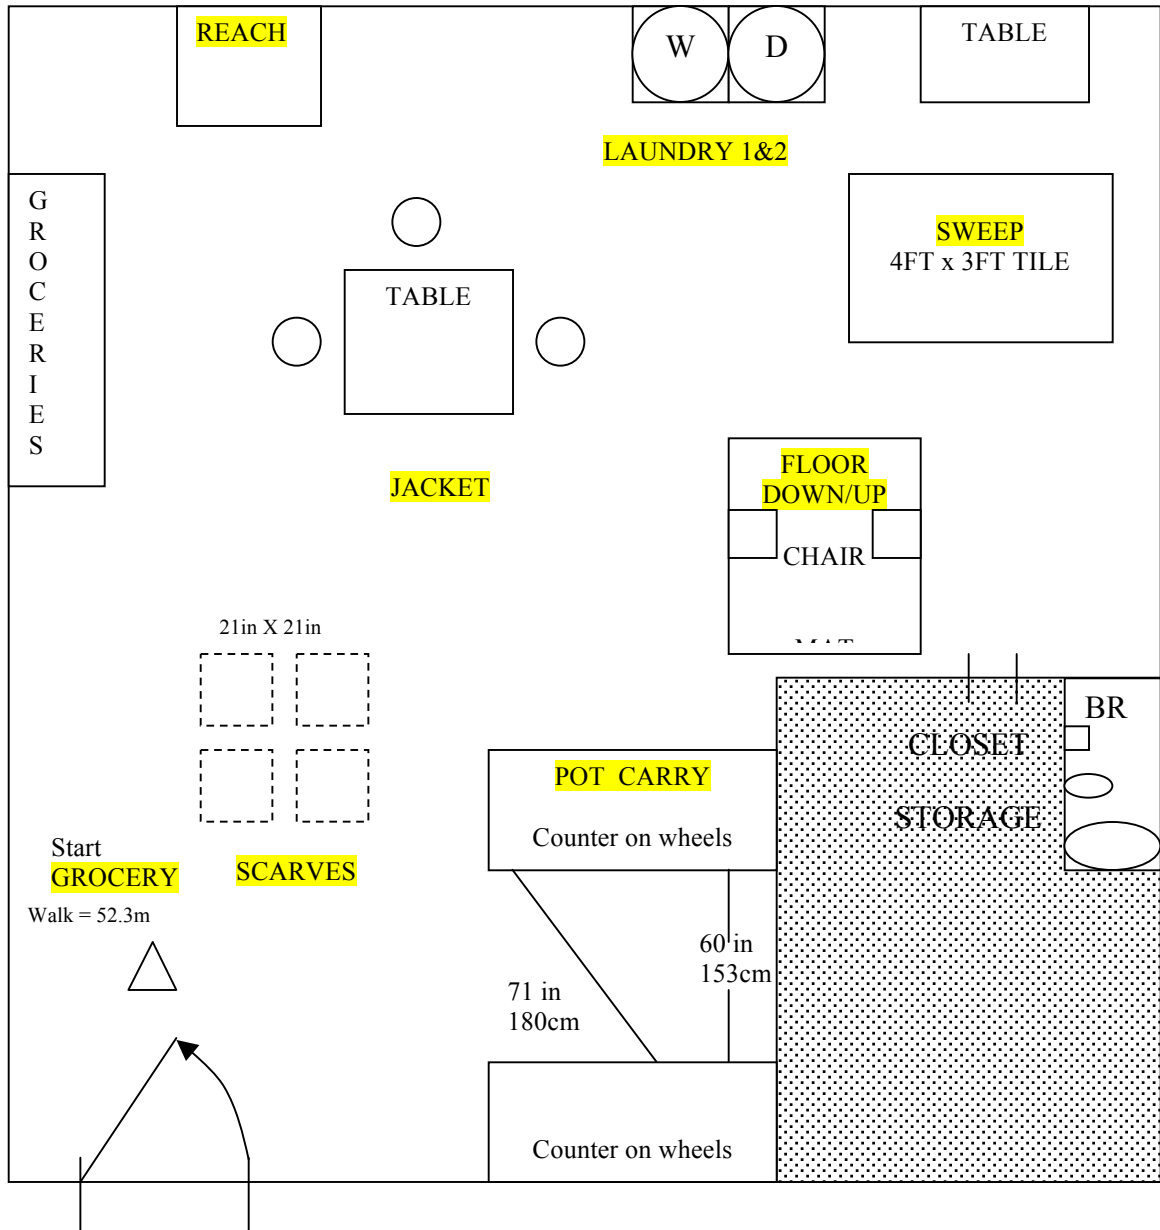

PPF-10 COMMUNITY LAB (Specific example is adopted from Denney Tower, Athens, GA)

SIX MINUTE WALK IS COMPLETED IN HALL OUTSIDE OF ROOM OR ON SECOND FLOOR.

STAIR CLIMB

Room dimensions: